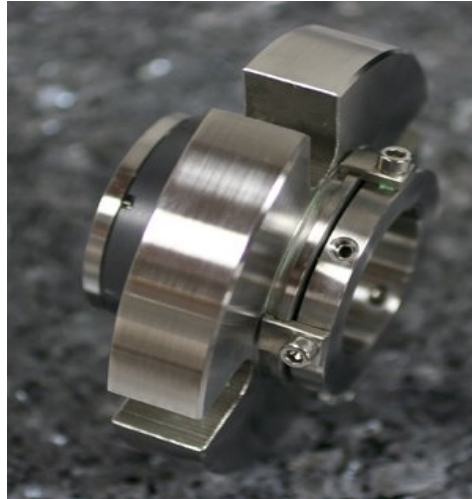

Hard Faced Single Cartridge Seal

- ASP Stainless Steel Single Cartridge Seal
- Balanced Multi-Directional Flush Connection included
- SC / SC Hard Face Standard

ASP SCS single cartridge seals are fully pre-assembled. They are balanced and can be used in either direction of rotation. The energizing springs hold the seal faces together from outside the stuffing box, keeping them from clogging and losing compression. By making all of our seal faces “hard faces” your seals will last. In the short run our **ASP SCS** will help reduce your mechanical seal cost. In the long run your maintenance and clean up expenses are reduced. Our seals protect your bearings, and your budget.

SEAL SIZE (Inches)	d3		d4	L1	L3	L4	d5	S	G (Inches)
	d2	min. max.							
1	1.69	1.73 2.01	4.13	2.64	0.969	1	2.44	0.551	1/4
1.125	1.81	1.85 2.05	4.13	2.64	0.969	1	2.44	0.551	1/4
1.18	1.89	1.93 2.2	4.13	2.64	0.969	1	2.56	0.551	1/4
1.375	1.97	2.01 2.24	4.33	2.64	0.969	1	2.64	0.551	1/4
1.38	2.09	2.13 2.4	4.45	2.64	0.969	1	2.76	0.551	1/4
1.5	2.2	2.24 2.6	4.84	2.64	0.969	1	2.95	0.551	3/8
1.57	2.28	2.32 2.68	4.84	2.64	0.969	1	2.95	0.63	3/8
1.63	2.36	2.42 2.78	5.24	2.64	0.969	1	3.15	0.63	3/8
1.75	2.46	2.52 2.87	5.43	2.64	0.969	1	3.19	0.63	3/8
1.875	2.58	2.64 2.95	5.43	2.64	0.969	1	3.31	0.63	3/8
2	2.68	2.72 3.07	5.83	2.64	0.969	1	3.43	0.63	3/8
2.125	2.87	2.91 3.27	5.83	2.64	0.969	1	3.54	0.709	3/8
2.375	3.07	3.11 3.58	6.18	2.64	0.969	1	4.02	0.709	3/8
2.5	3.27	3.33 3.88	6.42	2.64	0.969	1	4.29	0.709	3/8
2.75	3.66	3.74 4.25	7.01	2.64	0.969	1	4.65	0.709	3/8
3	3.94	4 4.65	7.48	3.31	1.05	1.1	5.08	0.709	3/8
3.125	4.19	4.25 4.88	7.68	3.31	1.05	1.1	5.31	0.709	3/8
3.375	4.31	4.37 5.04	7.8	3.31	1.05	1.1	5.47	0.866	3/8
3.5	4.56	4.63 5.31	8.07	3.31	1.05	1.1	5.71	0.866	3/8
3.75	4.69	4.75 5.43	8.19	3.31	1.05	1.1	5.83	0.866	3/8
4	4.94	5 5.67	8.58	3.31	1.05	1.1	6.06	0.866	3/8