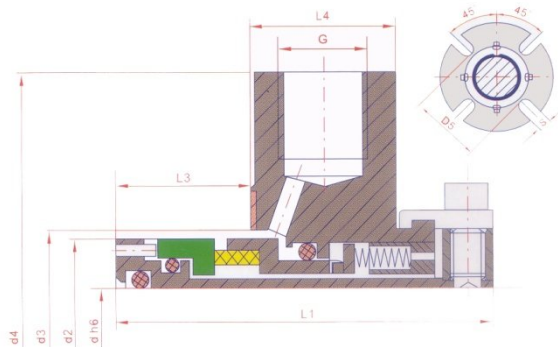

Hard Faced Single Cartridge Seal

- ASP Stainless Steel Single Cartridge Seal
- Balanced Multi-Directional Flush Connection included
- SC / SC Hard Face Standard

ASP SCS single cartridge seals are fully pre-assembled. They are balanced and can be used in either direction of rotation. The energizing springs hold the seal faces together from outside the stuffing box, keeping them from clogging and losing compression. By making all of our seal faces “hard faces” your seals will last. In the short run our **ASP SCS** will help reduce your mechanical seal cost. In the long run your maintenance and clean up expenses are reduced. Our seals protect your bearings, and your budget.

SEAL SIZE (Inches)	d3		d4	L1	L3	L4	d5	S	G (Inches)
	d2	min. max.							
1	1.69	1.73 2.01	4.13	2.64	0.969	1	2.44	0.551	1/4
1.125	1.81	1.85 2.05	4.13	2.64	0.969	1	2.44	0.551	1/4
1.18	1.89	1.93 2.2	4.13	2.64	0.969	1	2.56	0.551	1/4
1.375	1.97	2.01 2.24	4.33	2.64	0.969	1	2.64	0.551	1/4
1.38	2.09	2.13 2.4	4.45	2.64	0.969	1	2.76	0.551	1/4
1.5	2.2	2.24 2.6	4.84	2.64	0.969	1	2.95	0.551	3/8
1.57	2.28	2.32 2.68	4.84	2.64	0.969	1	2.95	0.63	3/8
1.63	2.36	2.42 2.78	5.24	2.64	0.969	1	3.15	0.63	3/8
1.75	2.46	2.52 2.87	5.43	2.64	0.969	1	3.19	0.63	3/8
1.875	2.58	2.64 2.95	5.43	2.64	0.969	1	3.31	0.63	3/8
2	2.68	2.72 3.07	5.83	2.64	0.969	1	3.43	0.63	3/8
2.125	2.87	2.91 3.27	5.83	2.64	0.969	1	3.54	0.709	3/8
2.375	3.07	3.11 3.58	6.18	2.64	0.969	1	4.02	0.709	3/8
2.5	3.27	3.33 3.88	6.42	2.64	0.969	1	4.29	0.709	3/8
2.75	3.66	3.74 4.25	7.01	2.64	0.969	1	4.65	0.709	3/8
3	3.94	4 4.65	7.48	3.31	1.05	1.1	5.08	0.709	3/8
3.125	4.19	4.25 4.88	7.68	3.31	1.05	1.1	5.31	0.709	3/8
3.375	4.31	4.37 5.04	7.8	3.31	1.05	1.1	5.47	0.866	3/8
3.5	4.56	4.63 5.31	8.07	3.31	1.05	1.1	5.71	0.866	3/8
3.75	4.69	4.75 5.43	8.19	3.31	1.05	1.1	5.83	0.866	3/8
4	4.94	5 5.67	8.58	3.31	1.05	1.1	6.06	0.866	3/8